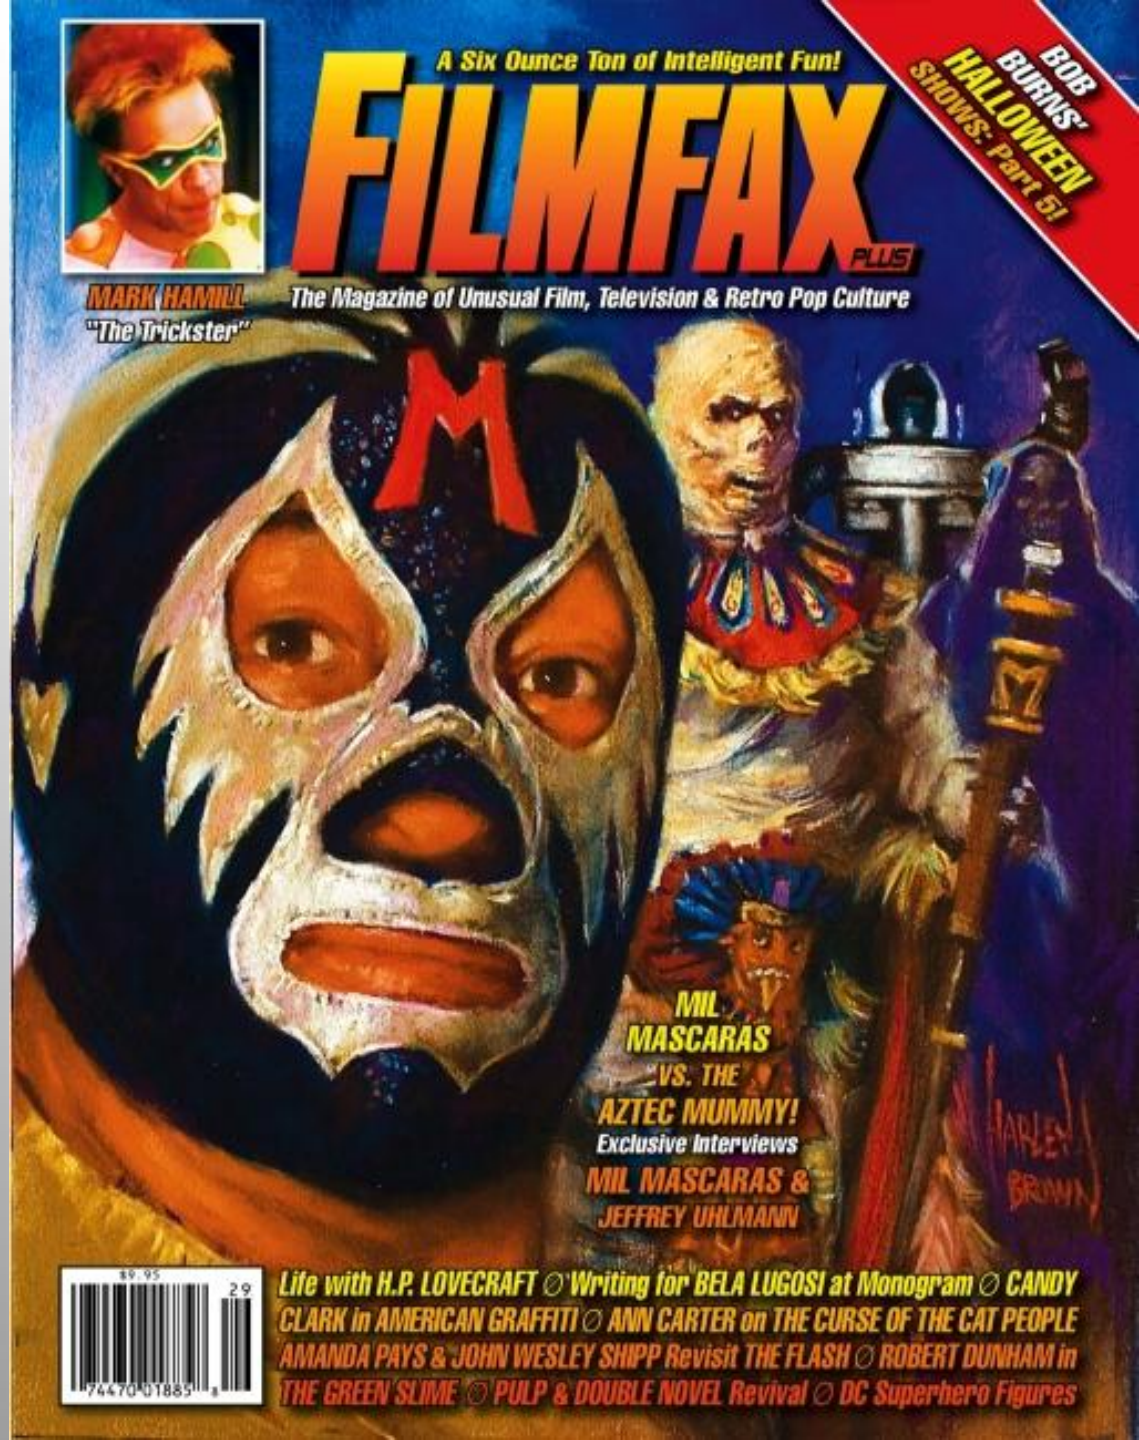

What the critics say
about *Mil Mascaras vs.
the Aztec Mummy*.

"Amazing movie entertainment...
Rivals any super hero film made
in the mainstream."

- Bill Gibron (PopMatters)

"Deliriously entertaining."
Rating: 'A'

- MJ Simpson

"Near perfect!" - John Porter
(FANGORIA)

"Thank God for Mil Mascaras!"

- Richard Harland Smith
(Turner Classic Movies)