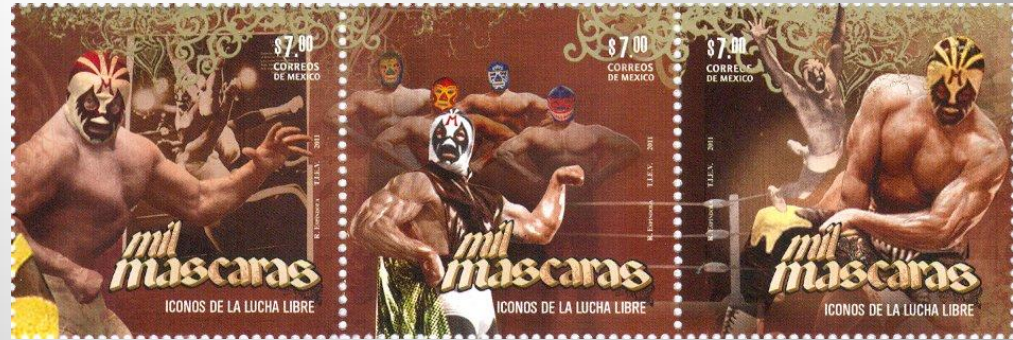

What is a luchador?

The modern tradition of the masked luchador was begun in Mexico by El Santo - the Man in the Silver Mask.

He was a wrestler who resurrected the ancient Aztec tradition of the mask and assumed a new identity.

"El Santo" was not a fictional character he played - it was his new real-life identity.

Santo, Blue Demon, and Mil Mascaras are regarded as *The Big 3* of the tradition

Blue Demon

Mil Mascaras

The most fascinating aspect of the tradition is that the luchador wears his mask all the time in public. It becomes his new identity:

Recent News

Mexico recently honored Mil Mascaras with three postage stamps bearing images from his legendary career.

No living person has ever received such an honor.

Mil Mascaras vs. the Aztec Mummy premiered in 2008 at a film festival in Rio de Janeiro and proceeded to become a hit with critics and fans at festivals around the world.