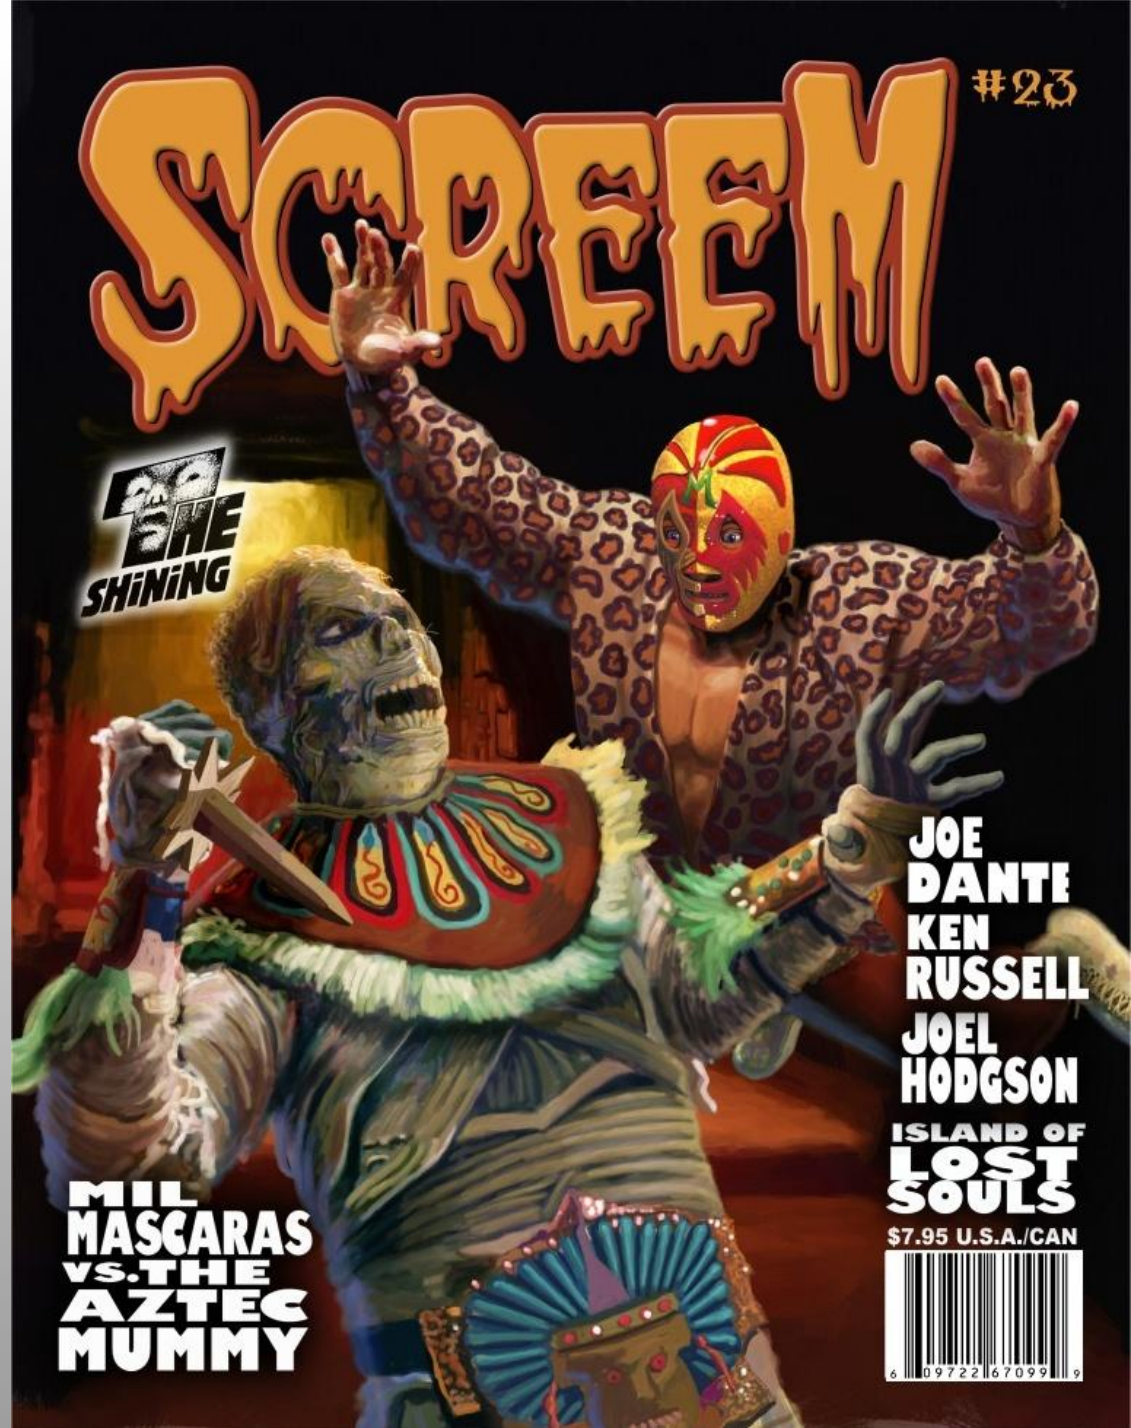

Mil Mascaras vs. the Aztec Mummy premiered in 2008 at a film festival in Rio de Janeiro and proceeded to become a hit with critics and fans at festivals around the world.

Since then it has become an undisputed classic that continues to attract festival invitations and magazine cover articles.

There is no question that the lucha genre is more popular than ever.